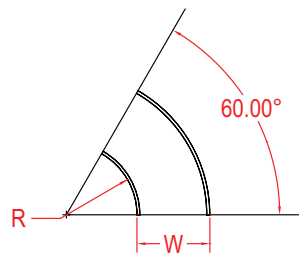

ALUMINUM - SOLID - HORIZONTAL ELBOW FITTING

Fittings are used to change the size or direction of the cable tray rung. Material: 5052 H32 aluminum.

HOW TO ORDER - EXAMPLE:				AES90-D115-30-60							
Material	Fitting Type	Style	Degree	Class Reference	Side Rail (H)		Width (W)		Radius (R)		
					mm	in	cm	in	cm	in	
A	E	S	30	D or E	115	4 1/2"	15	(6")	30	(12")	
			45				45	(18")		60	(24")
			60				60	(24")		90	(36")
			75				75	(30")			
			90				90	(36")			

*Imperial measurements are for reference only

DEGREES