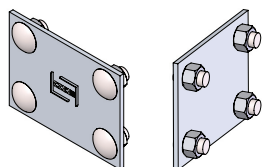

ALUMINUM - SOLID - HORIZONTAL ELBOW FITTING

Fittings are used to change the size or direction of the cable tray rung. Material: 5052 H32 aluminum.

HOW TO ORDER - EXAMPLE:				AES90-C102-30-60						
Material	Fitting Type	Style	Degree	Class Reference	Side Rail (H)		Width (W)		Radius (R)	
					mm	in	cm	in	cm	in
A	E	S	30	C	102	(4")	15	(6")	30	(12")
			45				30	(12")		
			60				45	(18")		
			60				60	(24")		
			90				75	(30")		
			90	90	(36")					

*Imperial measurements are for reference only

DEGREES

SPYDERLOK

The original quick connector included with all fittings and tray.

ALUMINUM - SOLID - HORIZONTAL ELBOW FITTING

Fittings are used to change the size or direction of the cable tray rung. Material: 5052 H32 aluminum.

HOW TO ORDER - EXAMPLE:				AES90-D115-30-60							
Material	Fitting Type	Style	Degree	Class Reference	Side Rail (H)		Width (W)		Radius (R)		
					mm	in	cm	in	cm	in	
A	E	S	30	D or E	115	4 1/2"	15	(6")	30	(12")	
			45				45	(18")		60	(24")
			60				60	(24")		90	(36")
			75				75	(30")			
			90				90	(36")			