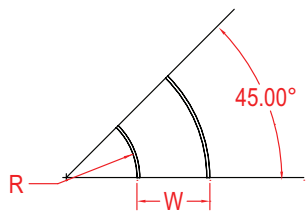

ALUMINUM - SOLID - HORIZONTAL ELBOW FITTING

Fittings are used to change the size or direction of the cable tray rung. Material: 5052 H32 aluminum.

HOW TO ORDER - EXAMPLE:				AES90-D115-30-60							
Material	Fitting Type	Style	Degree	Class Reference	Side Rail (H)		Width (W)		Radius (R)		
					mm	in	cm	in	cm	in	
A	E	S	30	D or E	115	4 1/2"	15	(6")	30	(12")	
			45				45	(18")		60	(24")
			60				60	(24")		90	(36")
			75				75	(30")			
			90				90	(36")			

*Imperial measurements are for reference only

DEGREES