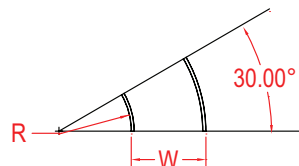

ALUMINUM - SOLID - HORIZONTAL ELBOW FITTING

Fittings are used to change the size or direction of the cable tray rung. Material: 5052 H32 aluminum.

HOW TO ORDER - EXAMPLE:				AES90-D115-30-60							
Material	Fitting Type	Style	Degree	Class Reference	Side Rail (H)		Width (W)		Radius (R)		
					mm	in	cm	in	cm	in	
A	E	S	30	D or E	115	4 1/2"	15	(6")	30	(12")	
			45				45	(18")		60	(24")
			60				60	(24")		90	(36")
			75				75	(30")			
			90				90	(36")			

*Imperial measurements are for reference only

DEGREES