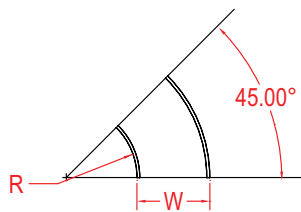

ALUMINUM - SOLID - HORIZONTAL ELBOW FITTING

Fittings are used to change the size or direction of the cable tray rung. Material: 5052 H32 aluminum.

HOW TO ORDER - EXAMPLE:				AES90-C150-30-60						
Material	Fitting Type	Style	Degree	Class Reference	Side Rail (H)		Width (W)		Radius (R)	
					mm	in	cm	in	cm	in
A	E	S	30	C, D, or E	150	(6")	15	(6")	30	(12")
			45				30	(12")		
			60				45	(18")		
			90				60	(24")		
							75	(30")		
	90	(36")								

*Imperial measurements are for reference only

DEGREES