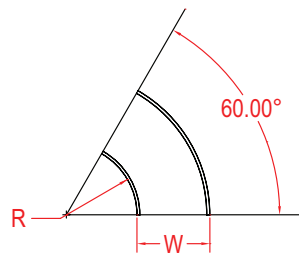

ALUMINUM - SOLID - HORIZONTAL ELBOW FITTING

Fittings are used to change the size or direction of the cable tray rung. Material: 5052 H32 aluminum.

HOW TO ORDER - EXAMPLE:				AES90-C102-30-60						
Material	Fitting Type	Style	Degree	Class Reference	Side Rail (H)		Width (W)		Radius (R)	
					mm	in	cm	in	cm	in
A	E	S	30	C	102	(4")	15	(6")	30	(12")
			45				30	(12")		
			60				45	(18")		
			60				60	(24")		
			90				75	(30")		
			90	90	(36")					

*Imperial measurements are for reference only

DEGREES

SPYDERLOK

The original quick connector included with all fittings and tray.

ALUMINUM - SOLID - HORIZONTAL ELBOW FITTING

Fittings are used to change the size or direction of the cable tray rung. Material: 5052 H32 aluminum.

HOW TO ORDER - EXAMPLE:				AES90-D115-30-60							
Material	Fitting Type	Style	Degree	Class Reference	Side Rail (H)		Width (W)		Radius (R)		
					mm	in	cm	in	cm	in	
A	E	S	30	D or E	115	4 1/2"	15	(6")	30	(12")	
			45				45	(18")		60	(24")
			60				60	(24")		90	(36")
			75				75	(30")			
			90				90	(36")			

HOW TO ORDER - EXAMPLE:				AES90-C150-30-60						
Material	Fitting Type	Style	Degree	Class Reference	Side Rail (H)		Width (W)		Radius (R)	
					mm	in	cm	in	cm	in
A	E	S	30	C, D, or E	150	(6")	15	(6")	30	(12")
			45				30	(12")		
			60				45	(18")		
			90				60	(24")		
							75	(30")		
	90	(36")								