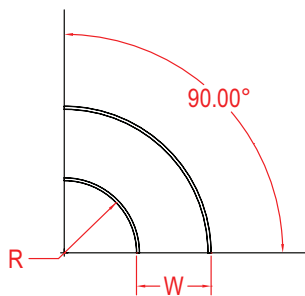

ALUMINUM - SOLID - HORIZONTAL ELBOW FITTING

Fittings are used to change the size or direction of the cable tray rung. Material: 5052 H32 aluminum.

HOW TO ORDER - EXAMPLE:				AES90-C102-30-60						
Material	Fitting Type	Style	Degree	Class Reference	Side Rail (H)		Width (W)		Radius (R)	
					mm	in	cm	in	cm	in
A	E	S	30	C	102	(4")	15	(6")	30	(12")
			45				30	(12")		
			60				45	(18")		
			60				60	(24")		
			90				75	(30")		
			90	90	(36")					

*Imperial measurements are for reference only

DEGREES

SPYDERLOK

The original quick connector included with all fittings and tray.

ALUMINUM - SOLID - HORIZONTAL ELBOW FITTING

Fittings are used to change the size or direction of the cable tray rung. Material: 5052 H32 aluminum.

HOW TO ORDER - EXAMPLE:				AES90-D115-30-60							
Material	Fitting Type	Style	Degree	Class Reference	Side Rail (H)		Width (W)		Radius (R)		
					mm	in	cm	in	cm	in	
A	E	S	30	D or E	115	4 1/2"	15	(6")	30	(12")	
			45				45	(18")		60	(24")
			60				60	(24")		90	(36")
			75				75	(30")			
			90				90	(36")			

HOW TO ORDER - EXAMPLE:				AES90-C150-30-60						
Material	Fitting Type	Style	Degree	Class Reference	Side Rail (H)		Width (W)		Radius (R)	
					mm	in	cm	in	cm	in
A	E	S	30	C, D, or E	150	(6")	15	(6")	30	(12")
			45				30	(12")		
			60				45	(18")		
			90				60	(24")		
							75	(30")		
	90	(36")								