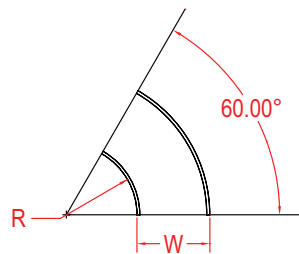

ALUMINUM - SOLID - HORIZONTAL ELBOW FITTING

Fittings are used to change the size or direction of the cable tray rung. Material: 5052 H32 aluminum.

HOW TO ORDER - EXAMPLE:				AES90-C150-30-60						
Material	Fitting Type	Style	Degree	Class Reference	Side Rail (H)		Width (W)		Radius (R)	
					mm	in	cm	in	cm	in
A	E	S	30	C, D, or E	150	(6")	15	(6")	30	(12")
			45				30	(12")		
			60				45	(18")		
			90				60	(24")		
							75	(30")		
	90	(36")								

*Imperial measurements are for reference only

DEGREES