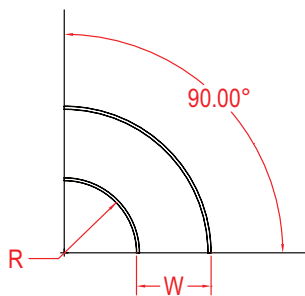

ALUMINUM - SOLID - HORIZONTAL ELBOW FITTING

Fittings are used to change the size or direction of the cable tray rung. Material: 5052 H32 aluminum.

HOW TO ORDER - EXAMPLE:				AES90-C150-30-60						
Material	Fitting Type	Style	Degree	Class Reference	Side Rail (H)		Width (W)		Radius (R)	
					mm	in	cm	in	cm	in
A	E	S	30	C, D, or E	150	(6")	15	(6")	30	(12")
			45				30	(12")		
			60				45	(18")		
			90				60	(24")		
							75	(30")		
	90	(36")								

*Imperial measurements are for reference only

DEGREES