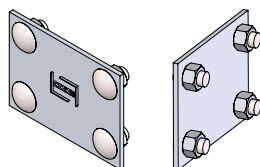

ALUMINUM - SOLID - HORIZONTAL ELBOW FITTING

Fittings are used to change the size or direction of the cable tray rung. Material: 5052 H32 aluminum.

HOW TO ORDER - EXAMPLE:				AES90-C102-30-60						
Material	Fitting Type	Style	Degree	Class Reference	Side Rail (H)		Width (W)		Radius (R)	
					mm	in	cm	in	cm	in
A	E	S	30	C	102	(4")	15	(6")	30	(12")
			45				30	(12")		
			60				45	(18")		
			60				60	(24")		
			90				75	(30")		
			90	90	(36")					

*Imperial measurements are for reference only

DEGREES

SPYDERLOK

The original quick connector included with all fittings and tray.

ALUMINUM - SOLID - HORIZONTAL ELBOW FITTING

Fittings are used to change the size or direction of the cable tray rung. Material: 5052 H32 aluminum.

HOW TO ORDER - EXAMPLE:				AES90-D115-30-60							
Material	Fitting Type	Style	Degree	Class Reference	Side Rail (H)		Width (W)		Radius (R)		
					mm	in	cm	in	cm	in	
A	E	S	30	D or E	115	4 1/2"	15	(6")	30	(12")	
			45				45	(18")		60	(24")
			60				60	(24")		90	(36")
			75				75	(30")			
			90				90	(36")			