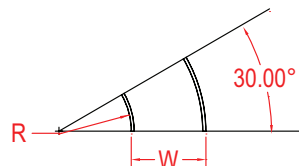

ALUMINUM - SOLID - HORIZONTAL ELBOW FITTING

Fittings are used to change the size or direction of the cable tray rung. Material: 5052 H32 aluminum.

HOW TO ORDER - EXAMPLE:				AES90-C102-30-60						
Material	Fitting Type	Style	Degree	Class Reference	Side Rail (H)		Width (W)		Radius (R)	
					mm	in	cm	in	cm	in
A	E	S	30	C	102	(4")	15	(6")	30	(12")
			45				30	(12")		
			60				45	(18")		
			60				60	(24")		
			90				75	(30")		
			90	90	(36")					

*Imperial measurements are for reference only

DEGREES

SPYDERLOK

The original quick connector included with all fittings and tray.

ALUMINUM - SOLID - HORIZONTAL ELBOW FITTING

Fittings are used to change the size or direction of the cable tray rung. Material: 5052 H32 aluminum.

HOW TO ORDER - EXAMPLE:				AES90-D115-30-60							
Material	Fitting Type	Style	Degree	Class Reference	Side Rail (H)		Width (W)		Radius (R)		
					mm	in	cm	in	cm	in	
A	E	S	30	D or E	115	4 1/2"	15	(6")	30	(12")	
			45				45	(18")		60	(24")
			60				60	(24")		90	(36")
			75				75	(30")			
			90				90	(36")			

HOW TO ORDER - EXAMPLE:				AES90-C150-30-60						
Material	Fitting Type	Style	Degree	Class Reference	Side Rail (H)		Width (W)		Radius (R)	
					mm	in	cm	in	cm	in
A	E	S	30	C, D, or E	150	(6")	15	(6")	30	(12")
			45				30	(12")		
			60				45	(18")		
			90				60	(24")		
							75	(30")		
	90	(36")								