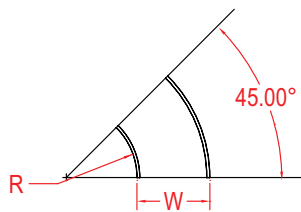

ALUMINUM - SOLID - HORIZONTAL ELBOW FITTING

Fittings are used to change the size or direction of the cable tray rung. Material: 5052 H32 aluminum.

HOW TO ORDER - EXAMPLE:				AES90-C102-30-60						
Material	Fitting Type	Style	Degree	Class Reference	Side Rail (H)		Width (W)		Radius (R)	
					mm	in	cm	in	cm	in
A	E	S	30	C	102	(4")	15	(6")	30	(12")
			45				30	(12")		
			60				45	(18")		
			60				60	(24")		
			90				75	(30")		
			90	90	(36")					

*Imperial measurements are for reference only

DEGREES

SPYDERLOK

The original quick connector included with all fittings and tray.

ALUMINUM - SOLID - HORIZONTAL ELBOW FITTING

Fittings are used to change the size or direction of the cable tray rung. Material: 5052 H32 aluminum.

HOW TO ORDER - EXAMPLE:				AES90-D115-30-60							
Material	Fitting Type	Style	Degree	Class Reference	Side Rail (H)		Width (W)		Radius (R)		
					mm	in	cm	in	cm	in	
A	E	S	30	D or E	115	4 1/2"	15	(6")	30	(12")	
			45				45	(18")		60	(24")
			60				60	(24")		90	(36")
			75				75	(30")			
			90				90	(36")			

HOW TO ORDER - EXAMPLE:				AES90-C150-30-60						
Material	Fitting Type	Style	Degree	Class Reference	Side Rail (H)		Width (W)		Radius (R)	
					mm	in	cm	in	cm	in
A	E	S	30	C, D, or E	150	(6")	15	(6")	30	(12")
			45				30	(12")		
			60				45	(18")		
			90				60	(24")		
							75	(30")		
	90	(36")								