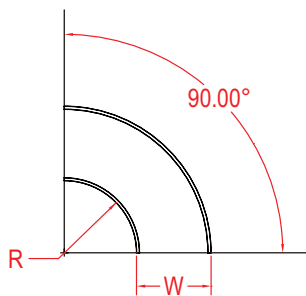

ALUMINUM - SOLID - HORIZONTAL ELBOW FITTING

Fittings are used to change the size or direction of the cable tray rung. Material: 5052 H32 aluminum.

HOW TO ORDER - EXAMPLE:				AES90-D115-30-60							
Material	Fitting Type	Style	Degree	Class Reference	Side Rail (H)		Width (W)		Radius (R)		
					mm	in	cm	in	cm	in	
A	E	S	30	D or E	115	4 1/2"	15	(6")	30	(12")	
			45				45	(18")		60	(24")
			60				60	(24")		90	(36")
			75				75	(30")			
			90				90	(36")			

*Imperial measurements are for reference only

DEGREES