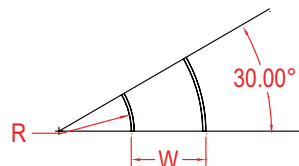

ALUMINUM - SOLID - HORIZONTAL ELBOW FITTING

Fittings are used to change the size or direction of the cable tray rung. Material: 5052 H32 aluminum.

HOW TO ORDER - EXAMPLE:				AES90-C150-30-60						
Material	Fitting Type	Style	Degree	Class Reference	Side Rail (H)		Width (W)		Radius (R)	
					mm	in	cm	in	cm	in
A	E	S	30	C, D, or E	150	(6")	15	(6")	30	(12")
			45				30	(12")		
			60				45	(18")		
			90				60	(24")		
							75	(30")		
	90	(36")								

*Imperial measurements are for reference only

DEGREES