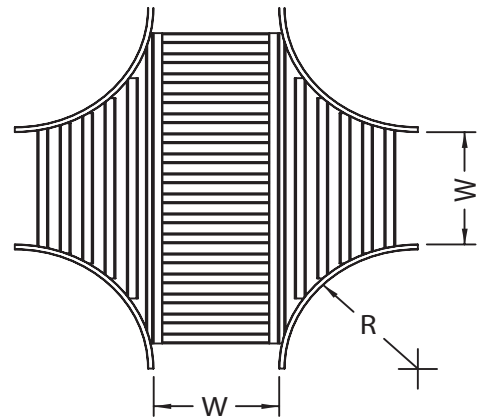

# ALUMINUM - VENTILATED - HORIZONTAL CROSS FITTINGS

Fittings are used to change the size or direction of the cable tray. Material: 6063 T6 aluminum.

HOW TO ORDER - EXAMPLE:			AXV-102-30-60					
Material	Fitting Type	Style	Side Rail (H)		Width (W)		Radius (R)	
			mm	in	cm	in	cm	in
A	X	V	102	(4")	15	(6")	30	(12")
					30	(12")		
					45	(18")		
					60	(24")		
					75	(30")		
					90	(36")		

## SPYDERLOK

The original quick connector included with all fittings and tray.

NARROW RUNG (for 15cm - 60cm width)	WIDE RUNG (for 75cm & 90cm width)

# ALUMINUM - VENTILATED - HORIZONTAL CROSS FITTINGS

Fittings are used to change the size or direction of the cable tray. Material: 6063 T6 aluminum.

HOW TO ORDER - EXAMPLE:			AXV-115-30-60					
Material	Fitting Type	Style	Side Rail (H)		Width (W)		Radius (R)	
			mm	in	cm	in	cm	in
A	X	V	115	(4 1/2")	15	(6")	30	(12")
					30	(12")		
					45	(18")		
					60	(24")		
					75	(30")		
					90	(36")		

# ALUMINUM - VENTILATED - HORIZONTAL CROSS FITTINGS

Fittings are used to change the size or direction of the cable tray. Material: 6063 T6 aluminum.

HOW TO ORDER - EXAMPLE:			AXV-150-30-60					
Material	Fitting Type	Style	Side Rail (H)		Width (W)		Radius (R)	
			mm	in	cm	in	cm	in
A	X	V	150	(6")	15	(6")	30	(12")
					30	(12")		
					45	(18")		
					60	(24")		
					75	(30")		
					90	(36")		