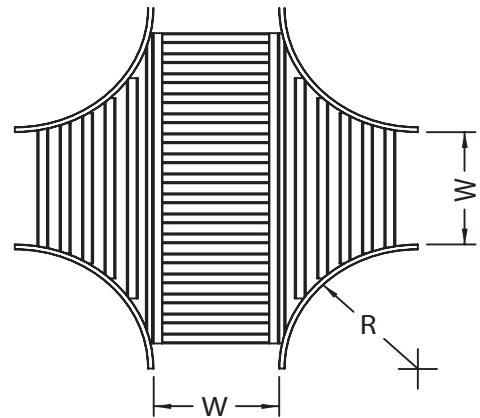

ALUMINUM - VENTILATED - HORIZONTAL CROSS FITTINGS

Fittings are used to change the size or direction of the cable tray. Material: 6063 T6 aluminum.

HOW TO ORDER - EXAMPLE:			AXV-150-30-60					
Material	Fitting Type	Style	Side Rail (H)		Width (W)		Radius (R)	
			mm	in	cm	in	cm	in
A	X	V	150	(6")	15	(6")	30	(12")
					30	(12")		
					45	(18")		
					60	(24")		
					75	(30")		
					90	(36")		

*Imperial measurements are for reference only

CROSS

SPYDERLOK

The original quick connector included with all fittings and tray.

NARROW RUNG (for 15cm - 60cm width)	WIDE RUNG (for 75cm & 90cm width)