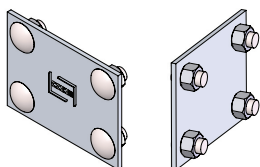

SPYDERLOK

The original quick connector included with all fittings and tray.

NARROW RUNG (for 15cm - 60cm width)	WIDE RUNG (for 75cm & 90cm width)