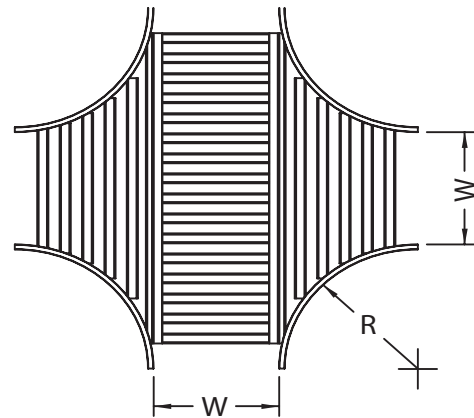

ALUMINUM - VENTILATED - HORIZONTAL CROSS FITTINGS

Fittings are used to change the size or direction of the cable tray. Material: 6063 T6 aluminum.

HOW TO ORDER - EXAMPLE:			AXV-115-30-60					
Material	Fitting Type	Style	Side Rail (H)		Width (W)		Radius (R)	
			mm	in	cm	in	cm	in
A	X	V	115	(4 1/2")	15	(6")	30	(12")
					30	(12")		
					45	(18")		
					60	(24")		
					75	(30")		
					90	(36")		

*Imperial measurements are for reference only

CROSS

SPYDERLOK

The original quick connector included with all fittings and tray.

NARROW RUNG (for 15cm - 60cm width)	WIDE RUNG (for 75cm & 90cm width)