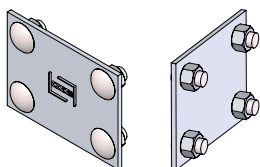

# ALUMINUM - VENTILATED - HORIZONTAL CROSS FITTINGS

Fittings are used to change the size or direction of the cable tray. Material: 6063 T6 aluminum.

HOW TO ORDER - EXAMPLE:			AXV-102-30-60					
Material	Fitting Type	Style	Side Rail (H)		Width (W)		Radius (R)	
			mm	in	cm	in	cm	in
A	X	V	102	(4")	15	(6")	30	(12")
					30	(12")		
					45	(18")		
					60	(24")		
					75	(30")		
					90	(36")		

\*Imperial measurements are for reference only

## SPYDERLOK

The original quick connector included with all fittings and tray.

NARROW RUNG (for 15cm - 60cm width)	WIDE RUNG (for 75cm & 90cm width)

# ALUMINUM - VENTILATED - HORIZONTAL CROSS FITTINGS

Fittings are used to change the size or direction of the cable tray. Material: 6063 T6 aluminum.

HOW TO ORDER - EXAMPLE:			AXV-115-30-60					
Material	Fitting Type	Style	Side Rail (H)		Width (W)		Radius (R)	
			mm	in	cm	in	cm	in
A	X	V	115	(4 1/2")	15	(6")	30	(12")
					30	(12")		
					45	(18")		
					60	(24")		
					75	(30")		
					90	(36")		