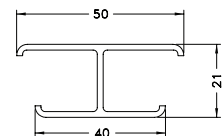

ALUMINUM - VENTILATED - INSIDE VERTICAL RISER FITTING

Fittings are used to change the size or direction of the cable tray. Material: 6063 T6 aluminum.

HOW TO ORDER - EXAMPLE:				AIVV90-102-30-60					
Material	Fitting Type	Style	Degree	Side Rail (H)		Width (W)		Radius (R)	
				mm	in	cm	in	cm	in
A	IV	V	30	102	(4")	15	(6")	30	(12")
			45			30	(12")		
			60			45	(18")		
			60			60	(24")		
			90			75	(30")		
			90	90	(36")		(36")		

*Imperial measurements are for reference only

DEGREES

SPYDERLOK

The original quick connector included with all fittings and tray.

NARROW RUNG
(for 15cm - 60cm width)

WIDE RUNG
(for 75cm & 90cm width)

ALUMINUM - VENTILATED - INSIDE VERTICAL RISER FITTING

Fittings are used to change the size or direction of the cable tray. Material: 6063 T6 aluminum.

HOW TO ORDER - EXAMPLE:				AIVV90-115-30-60					
Material	Fitting Type	Style	Degree	Side Rail (H)		Width (W)		Radius (R)	
				mm	in	cm	in	cm	in
A	IV	V	30	115	4 1/2"	15	6"	30	12"
			45			30	12"		
			60			45	18"		
			90			60	24"		
						75	30"		
	90	36"	90	36"					

*Imperial measurements are for reference only

DEGREES

SPYDERLOK

The original quick connector included with all fittings and tray.

NARROW RUNG (for 15cm - 60cm width)	WIDE RUNG (for 75cm & 90cm width)
<p>Technical drawing of a narrow rung showing a top flange width of 25 and a web height of 21.</p>	<p>Technical drawing of a wide rung showing a top flange width of 50, a bottom flange width of 40, and a web height of 21.</p>