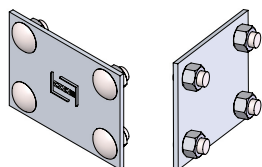

Fittings are used to change the size or direction of the cable tray. Material: 6063 T6 aluminum.

HOW TO ORDER - EXAMPLE:				AIVV90-115-30-60					
Material	Fitting Type	Style	Degree	Side Rail (H)		Width (W)		Radius (R)	
				mm	in	cm	in	cm	in
A	IV	V	30	115	4 1/2"	15	6"	30	12"
			45			30	12"		
			60			45	18"		
			90			60	24"		
						75	30"		
	90	36"	90	36"					

*Imperial measurements are for reference only

DEGREES

SPYDERLOK

The original quick connector included with all fittings and tray.

NARROW RUNG (for 15cm - 60cm width)	WIDE RUNG (for 75cm & 90cm width)
<p>Technical drawing of a narrow rung showing a top flange width of 25 and a web height of 21.</p>	<p>Technical drawing of a wide rung showing a top flange width of 50, a bottom flange width of 40, and a web height of 21.</p>

ALUMINUM - VENTILATED - INSIDE VERTICAL RISER FITTING

Fittings are used to change the size or direction of the cable tray. Material: 6063 T6 aluminum.

HOW TO ORDER - EXAMPLE:				AIVV90-150-30-60					
Material	Fitting Type	Style	Degree	Side Rail (H)		Width (W)		Radius (R)	
				mm	in	cm	in	cm	in
A	IV	V	30	150	(6")	15	(6")	30	(12")
			45			30	(12")		
			60			45	(18")		
			90			60	(24")		
						75	(30")		
	90	(36")	90	(36")					

*Imperial measurements are for reference only

DEGREES

SPYDERLOK

The original quick connector included with all fittings and tray.

NARROW RUNG (for 15cm - 60cm width)	WIDE RUNG (for 75cm & 90cm width)