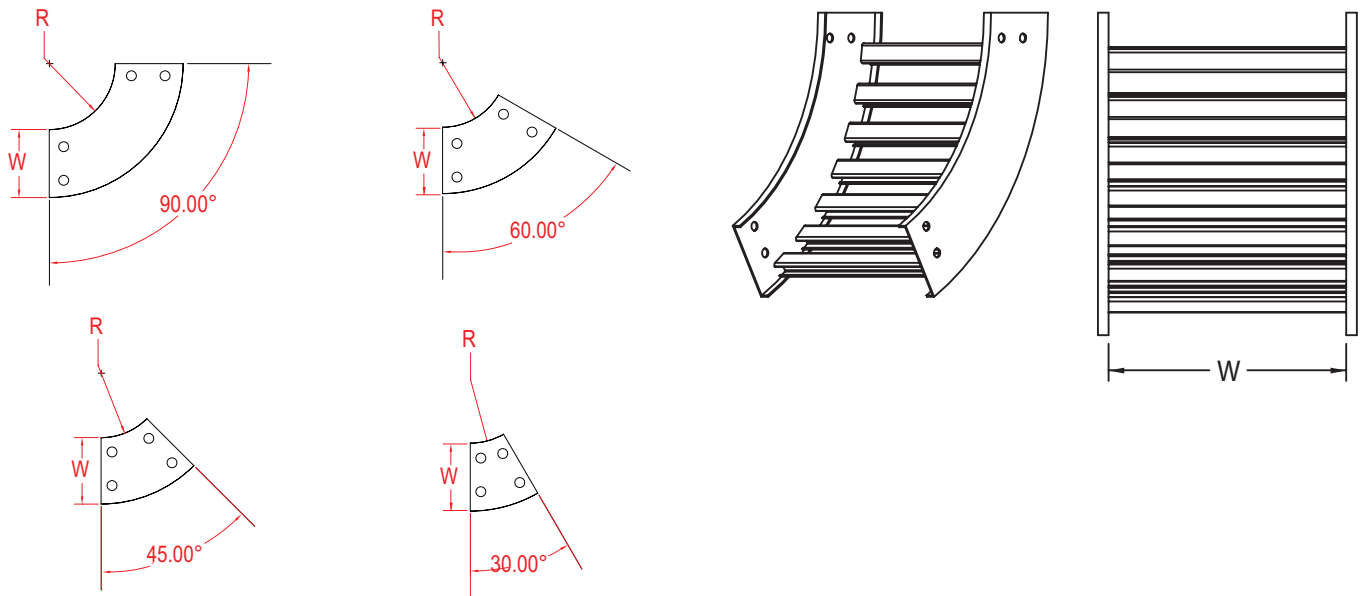

ALUMINUM - VENTILATED - INSIDE VERTICAL RISER FITTING

Fittings are used to change the size or direction of the cable tray. Material: 6063 T6 aluminum.

HOW TO ORDER - EXAMPLE:				AIVV90-102-30-60					
Material	Fitting Type	Style	Degree	Side Rail (H)		Width (W)		Radius (R)	
				mm	in	cm	in	cm	in
A	IV	V	30	102	(4")	15	(6")	30	(12")
			45			30	(12")		
			60			45	(18")		
			60			60	(24")		
			90			75	(30")		
			90	90	(36")		(36")		

*Imperial measurements are for reference only

DEGREES

SPYDERLOK

The original quick connector included with all fittings and tray.

NARROW RUNG
(for 15cm - 60cm width)

WIDE RUNG
(for 75cm & 90cm width)

ALUMINUM - VENTILATED - INSIDE VERTICAL RISER FITTING

Fittings are used to change the size or direction of the cable tray. Material: 6063 T6 aluminum.

HOW TO ORDER - EXAMPLE:				AIVV90-115-30-60					
Material	Fitting Type	Style	Degree	Side Rail (H)		Width (W)		Radius (R)	
				mm	in	cm	in	cm	in
A	IV	V	30	115	4 1/2"	15	6"	30	12"
			45			30	12"		
			60			45	18"		
			90			60	24"		
						75	30"		
	90	36"	90	36"					

*Imperial measurements are for reference only

DEGREES

SPYDERLOK

The original quick connector included with all fittings and tray.

NARROW RUNG (for 15cm - 60cm width)	WIDE RUNG (for 75cm & 90cm width)
<p>Technical drawing of a narrow rung showing a top flange width of 25 and a web height of 21.</p>	<p>Technical drawing of a wide rung showing a top flange width of 50, a bottom flange width of 40, and a web height of 21.</p>