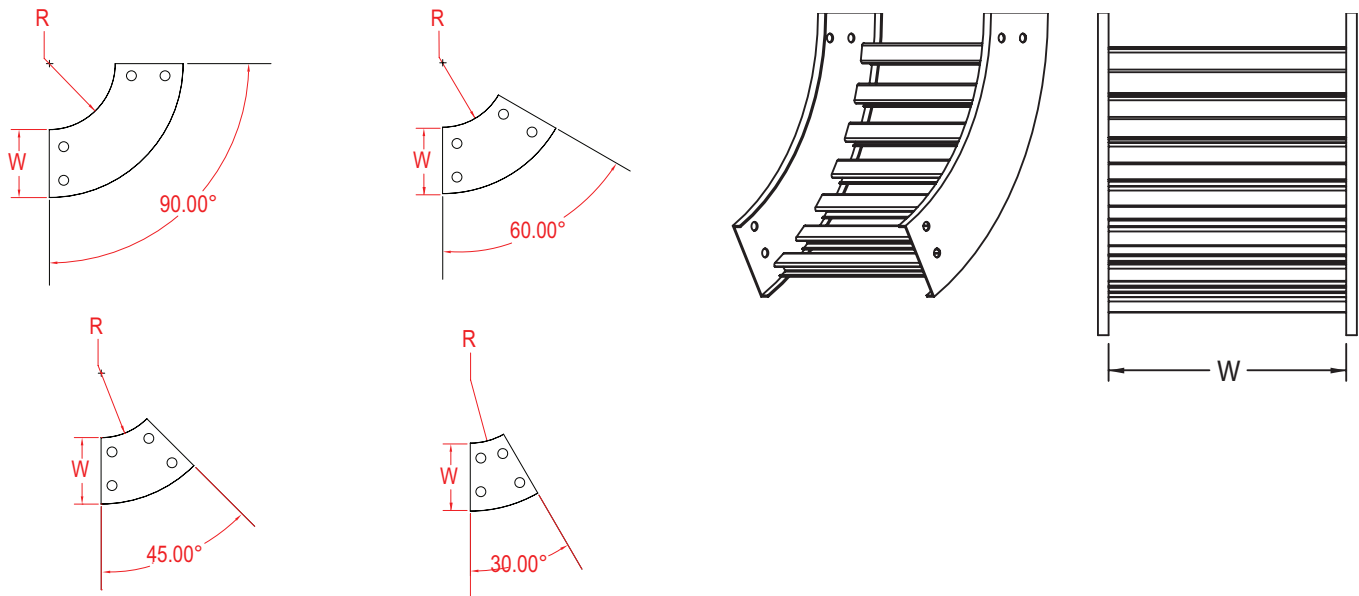

Fittings are used to change the size or direction of the cable tray. Material: 6063 T6 aluminum.

HOW TO ORDER - EXAMPLE:				AIVV90-115-30-60					
Material	Fitting Type	Style	Degree	Side Rail (H)		Width (W)		Radius (R)	
				mm	in	cm	in	cm	in
A	IV	V	30	115	4 1/2"	15	6"	30	12"
			45			30	12"		
			60			45	18"		
			90			60	24"		
						75	30"		
	90	36"	90	36"					

*Imperial measurements are for reference only

DEGREES

SPYDERLOK

The original quick connector included with all fittings and tray.

NARROW RUNG (for 15cm - 60cm width)	WIDE RUNG (for 75cm & 90cm width)
<p>Technical drawing of a narrow rung showing a top flange width of 25 and a web height of 21.</p>	<p>Technical drawing of a wide rung showing a top flange width of 50, a bottom flange width of 40, and a web height of 21.</p>

ALUMINUM - VENTILATED - INSIDE VERTICAL RISER FITTING

Fittings are used to change the size or direction of the cable tray. Material: 6063 T6 aluminum.

HOW TO ORDER - EXAMPLE:				AIVV90-150-30-60					
Material	Fitting Type	Style	Degree	Side Rail (H)		Width (W)		Radius (R)	
				mm	in	cm	in	cm	in
A	IV	V	30	150	(6")	15	(6")	30	(12")
			45			30	(12")		
			60			45	(18")		
			90			60	(24")		
						75	(30")		
	90	(36")	90	(36")					

*Imperial measurements are for reference only

DEGREES

SPYDERLOK

The original quick connector included with all fittings and tray.

NARROW RUNG (for 15cm - 60cm width)	WIDE RUNG (for 75cm & 90cm width)