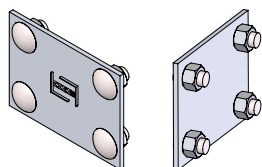

ALUMINUM - VENTILATED - INSIDE VERTICAL RISER FITTING

Fittings are used to change the size or direction of the cable tray. Material: 6063 T6 aluminum.

HOW TO ORDER - EXAMPLE:				AIVV90-102-30-60					
Material	Fitting Type	Style	Degree	Side Rail (H)		Width (W)		Radius (R)	
				mm	in	cm	in	cm	in
A	IV	V	30	102	(4")	15	(6")	30	(12")
			45			30	(12")		
			60			45	(18")		
			60			60	(24")		
			90			75	(30")		
			90	90	(36")		(36")		

Fittings are used to change the size or direction of the cable tray. Material: 6063 T6 aluminum.

HOW TO ORDER - EXAMPLE:				AIVV90-115-30-60					
Material	Fitting Type	Style	Degree	Side Rail (H)		Width (W)		Radius (R)	
				mm	in	cm	in	cm	in
A	IV	V	30	115	4 1/2"	15	6"	30	12"
			45			30	12"		
			60			45	18"		
			90			60	24"		
						75	30"		
	90	36"	90	36"					

*Imperial measurements are for reference only

DEGREES

SPYDERLOK

The original quick connector included with all fittings and tray.

NARROW RUNG (for 15cm - 60cm width)	WIDE RUNG (for 75cm & 90cm width)
<p>Technical drawing of a narrow rung showing a top flange width of 25 and a web height of 21.</p>	<p>Technical drawing of a wide rung showing a top flange width of 50, a bottom flange width of 40, and a web height of 21.</p>

ALUMINUM - VENTILATED - INSIDE VERTICAL RISER FITTING

Fittings are used to change the size or direction of the cable tray. Material: 6063 T6 aluminum.

HOW TO ORDER - EXAMPLE:				AIVV90-150-30-60					
Material	Fitting Type	Style	Degree	Side Rail (H)		Width (W)		Radius (R)	
				mm	in	cm	in	cm	in
A	IV	V	30	150	(6")	15	(6")	30	(12")
			45			30	(12")		
			60			45	(18")		
			90			60	(24")		
						75	(30")		
	90	(36")	90	(36")					