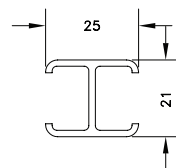

ALUMINUM - VENTILATED - INSIDE VERTICAL RISER FITTING

Fittings are used to change the size or direction of the cable tray. Material: 6063 T6 aluminum.

HOW TO ORDER - EXAMPLE:				AIVV90-102-30-60					
Material	Fitting Type	Style	Degree	Side Rail (H)		Width (W)		Radius (R)	
				mm	in	cm	in	cm	in
A	IV	V	30	102	(4")	15	(6")	30	(12")
			45			30	(12")		
			60			45	(18")		
			60			60	(24")		
			90			75	(30")		
			90	90	(36")		(36")		

*Imperial measurements are for reference only

DEGREES

SPYDERLOK

The original quick connector included with all fittings and tray.

NARROW RUNG
(for 15cm - 60cm width)

WIDE RUNG
(for 75cm & 90cm width)

ALUMINUM - VENTILATED - INSIDE VERTICAL RISER FITTING

Fittings are used to change the size or direction of the cable tray. Material: 6063 T6 aluminum.

HOW TO ORDER - EXAMPLE:				AIVV90-115-30-60					
Material	Fitting Type	Style	Degree	Side Rail (H)		Width (W)		Radius (R)	
				mm	in	cm	in	cm	in
A	IV	V	30	115	4 1/2"	15	6"	30	12"
			45			30	12"		
			60			45	18"		
			90			60	24"		
						75	30"		
	90	36"	90	36"					

*Imperial measurements are for reference only

DEGREES

SPYDERLOK

The original quick connector included with all fittings and tray.

NARROW RUNG (for 15cm - 60cm width)	WIDE RUNG (for 75cm & 90cm width)
<p>Technical drawing of a narrow rung showing a top flange width of 25 and a web height of 21.</p>	<p>Technical drawing of a wide rung showing a top flange width of 50, a bottom flange width of 40, and a web height of 21.</p>