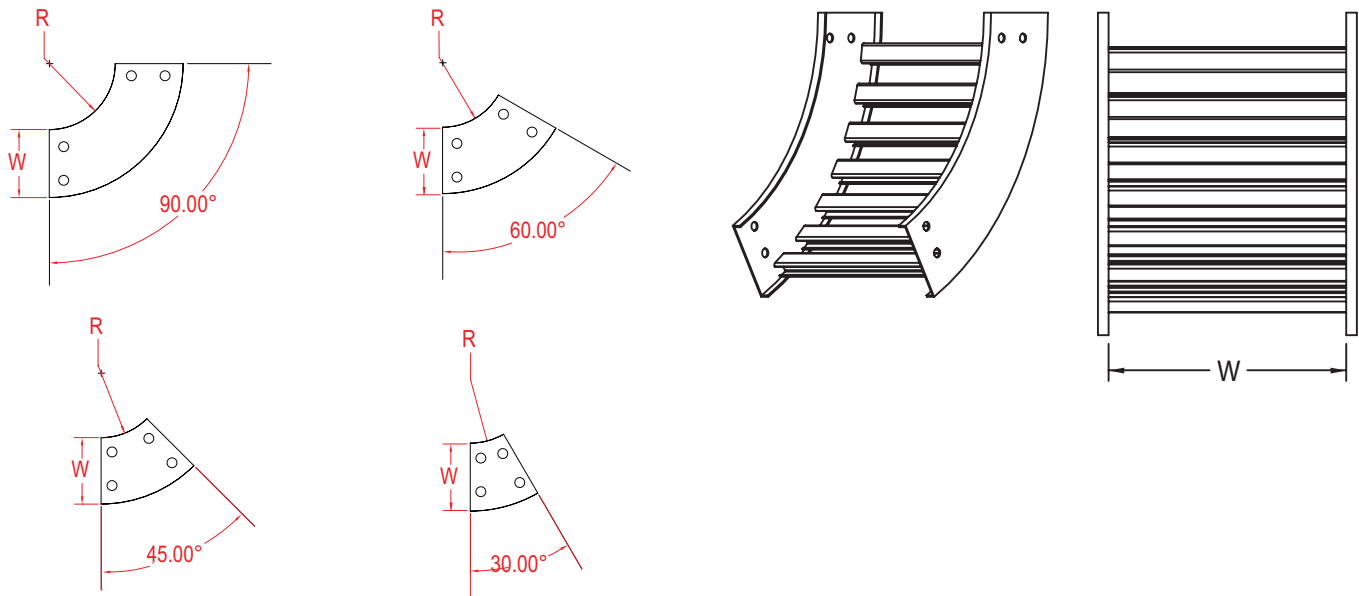

ALUMINUM - VENTILATED - INSIDE VERTICAL RISER FITTING

Fittings are used to change the size or direction of the cable tray. Material: 6063 T6 aluminum.

HOW TO ORDER - EXAMPLE:				AIVV90-102-30-60					
Material	Fitting Type	Style	Degree	Side Rail (H)		Width (W)		Radius (R)	
				mm	in	cm	in	cm	in
A	IV	V	30	102	(4")	15	(6")	30	(12")
			45			30	(12")		
			60			45	(18")		
			60			60	(24")		
			90			75	(30")		
			90	90	(36")		(36")		

*Imperial measurements are for reference only

DEGREES

SPYDERLOK

The original quick connector included with all fittings and tray.

NARROW RUNG
(for 15cm - 60cm width)

WIDE RUNG
(for 75cm & 90cm width)

ALUMINUM - VENTILATED - INSIDE VERTICAL RISER FITTING

Fittings are used to change the size or direction of the cable tray. Material: 6063 T6 aluminum.

HOW TO ORDER - EXAMPLE:				AIVV90-115-30-60					
Material	Fitting Type	Style	Degree	Side Rail (H)		Width (W)		Radius (R)	
				mm	in	cm	in	cm	in
A	IV	V	30	115	4 1/2"	15	6"	30	12"
			45			30	12"		
			60			45	18"		
			90			60	24"		
						75	30"		
	90	36"	90	36"					

*Imperial measurements are for reference only

DEGREES

SPYDERLOK

The original quick connector included with all fittings and tray.

NARROW RUNG (for 15cm - 60cm width)	WIDE RUNG (for 75cm & 90cm width)