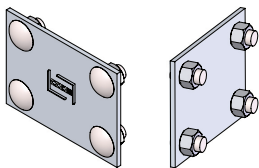

CROSS - CUSTOM

CROSS

Ladder
(L)

Ventilated
(V)

Solid
(S)

HOW TO ORDER - EXAMPLE:

SXL-102-30-60-30-30-90

Material	Fitting Type	Style	Depth	Width (A)	Width (B)	Width (C)	Width (D)	Radius (R)
S	X	L or V, S*	102	15	15	15	15	30
				30	30	30	30	
				45	45	45	45	
				60	60	60	60	
				75	75	75	75	
				90	90	90	90	

*Imperial measurements are for reference only

*S - Provide tray class

*Stainless steel & Paint ready are available in solid only

SPYDERLOK

The original quick connector included with all fittings and tray.