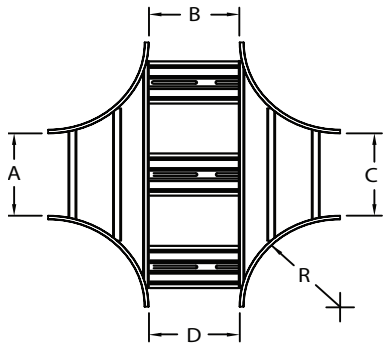

CROSS - CUSTOM

CROSS

Ladder
(L)

Ventilated
(V)

Solid
(S)

HOW TO ORDER - EXAMPLE:

SXL-102-30-60-30-30-90

Material	Fitting Type	Style	Depth	Width (A)	Width (B)	Width (C)	Width (D)	Radius (R)
S	X	L or V, S*	102	15	15	15	15	30
				30	30	30	30	
				45	45	45	45	
				60	60	60	60	
				75	75	75	75	
				90	90	90	90	

*Imperial measurements are for reference only

*S - Provide tray class

*Stainless steel & Paint ready are available in solid only

SPYDERLOK

The original quick connector included with all fittings and tray.

RUNG PROFILES