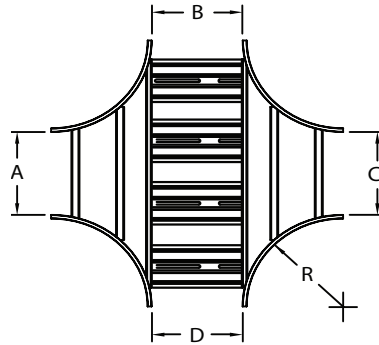

CROSS - CUSTOM

CROSS

Ladder
(L)

Ventilated
(V)

Solid
(S)

HOW TO ORDER - EXAMPLE:

SXL-102-30-60-30-30-90

Material	Fitting Type	Style	Depth	Width (A)	Width (B)	Width (C)	Width (D)	Radius (R)
S	X	L or V, S*	102	15	15	15	15	30
				30	30	30	30	
				45	45	45	45	
				60	60	60	60	
				75	75	75	75	
				90	90	90	90	

*Imperial measurements are for reference only

*S - Provide tray class

*Stainless steel & Paint ready are available in solid only

SPYDERLOK

The original quick connector included with all fittings and tray.

RUNG PROFILES