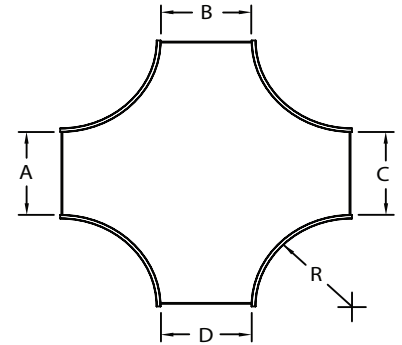

CROSS - CUSTOM

CROSS

Ladder
(L)

Ventilated
(V)

Solid
(S)

HOW TO ORDER - EXAMPLE:

SXL-102-30-60-30-30-90

Material	Fitting Type	Style	Depth	Width (A)	Width (B)	Width (C)	Width (D)	Radius (R)
S	X	L or V, S*	102	15	15	15	15	30
				30	30	30	30	
				45	45	45	45	
				60	60	60	60	
				75	75	75	75	
				90	90	90	90	

*Imperial measurements are for reference only

*S - Provide tray class

*Stainless steel & Paint ready are available in solid only

SPYDERLOK

The original quick connector included with all fittings and tray.

RUNG PROFILES