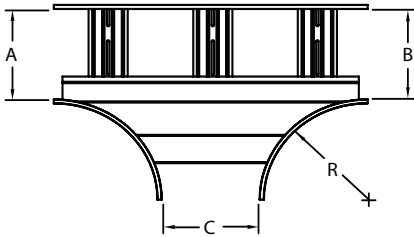

TEE - CUSTOM

TEE

Ladder
(L)

Ventilated
(V)

Solid
(S)

HOW TO ORDER - EXAMPLE:

STL-102-15-45-60-60

Material	Fitting Type	Style	Depth	Width (A)	Width (B)	Width (C)	Radius (R)
S	T	L or V	102	15	15	15	30
			115	30	30	30	60
			150	45	45	45	90
				60	60	60	
				75	75	75	
				90	90	90	

**Imperial measurements are for reference only*

**Stainless steel & Paint ready are available in solid only*

SPYDERLOK

The original quick connector included with all fittings and tray.

RUNG PROFILES