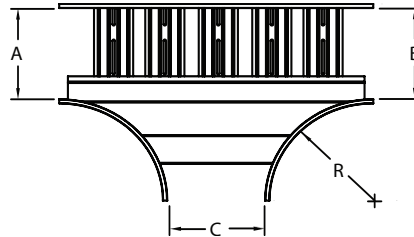

TEE - CUSTOM

TEE

Ladder
(L)

Ventilated
(V)

Solid
(S)

HOW TO ORDER - EXAMPLE:

STL-102-15-45-60-60

Material	Fitting Type	Style	Depth	Width (A)	Width (B)	Width (C)	Radius (R)
S	T	L or V	102	15	15	15	30
			115	30	30	30	60
			150	45	45	45	90
				60	60	60	
				75	75	75	
				90	90	90	

**Imperial measurements are for reference only*

**Stainless steel & Paint ready are available in solid only*

SPYDERLOK

The original quick connector included with all fittings and tray.

RUNG PROFILES