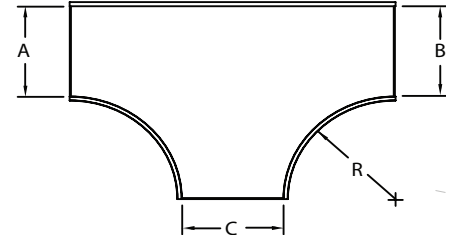

TEE - CUSTOM

TEE

Ladder
(L)

Ventilated
(V)

Solid
(S)

HOW TO ORDER - EXAMPLE:

STL-102-15-45-60-60

Material	Fitting Type	Style	Depth	Width (A)	Width (B)	Width (C)	Radius (R)
S	T	L or V	102	15	15	15	30
			115	30	30	30	60
			150	45	45	45	90
				60	60	60	
				75	75	75	
				90	90	90	

**Imperial measurements are for reference only*

**Stainless steel & Paint ready are available in solid only*

SPYDERLOK

The original quick connector included with all fittings and tray.

RUNG PROFILES