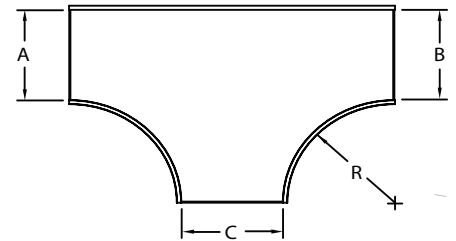

## TEE

Ladder  
(L)

Ventilated  
(V)

Solid  
(S)

### HOW TO ORDER - EXAMPLE:

ATL-102-15-45-60-60

Material	Fitting Type	Style	Depth	Width (A)	Width (B)	Width (C)	Radius (R)
A	T	L,V, or S*	102	15	15	15	30
			115	30	30	30	
			150	45	45	45	
				60	60	60	
				75	75	75	
				90	90	90	

#### NARROW RUNG (for 15cm - 60cm width)

#### WIDE RUNG (for 75cm & 90cm width)