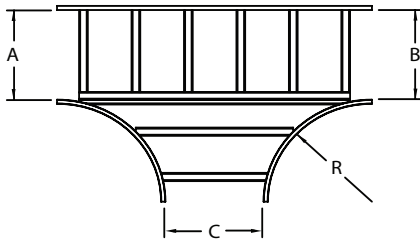

## TEE

Ladder  
(L)

Ventilated  
(V)

Solid  
(S)

### HOW TO ORDER - EXAMPLE:

ATL-102-15-45-60-60

Material	Fitting Type	Style	Depth	Width (A)	Width (B)	Width (C)	Radius (R)
A	T	L,V, or S*	102	15	15	15	30
			115	30	30	30	
			150	45	45	45	
				60	60	60	
				75	75	75	
				90	90	90	

#### WIDE RUNG (for 75cm & 90cm width)