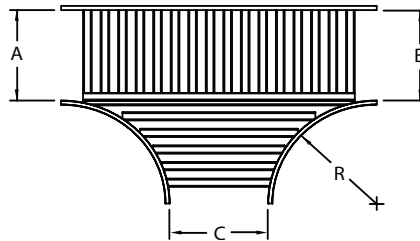

## TEE

Ladder  
(L)

Ventilated  
(V)

Solid  
(S)

### HOW TO ORDER - EXAMPLE:

ATL-102-15-45-60-60

Material	Fitting Type	Style	Depth	Width (A)	Width (B)	Width (C)	Radius (R)
A	T	L,V, or S*	102	15	15	15	30
			115	30	30	30	
			150	45	45	45	
				60	60	60	
				75	75	75	
				90	90	90	

\*Imperial measurements are for reference only

\*S - Provide tray class

\*Stainless steel & Paint ready are available in solid only

#### WIDE RUNG (for 75cm & 90cm width)