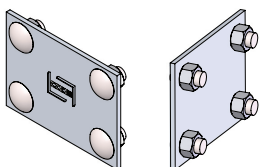

SPYDERLOK

The original quick connector included with all fittings and tray.