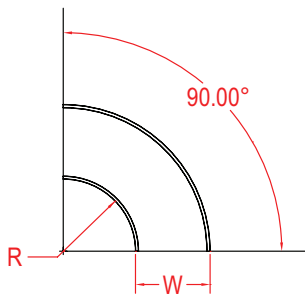

STEEL - SOLID - HORIZONTAL ELBOW FITTING

Fittings are used to change the size or direction of the cable tray. Material: pre-galvanized steel.

HOW TO ORDER - EXAMPLE:				SES90-D115-30-60						
Material	Fitting Type	Style	Degree	Class Reference	Side Rail (H)		Width (W)		Radius (R)	
					mm	in	cm	in	cm	in
S	E	S	30	D or E	115	(4 1/2")	15	(6")	30	(12")
			45				30	(12")		
			60				45	(18")		
			90				60	(24")		
							75	(30")		
	90	(36")								

*Imperial measurements are for reference only

DEGREES