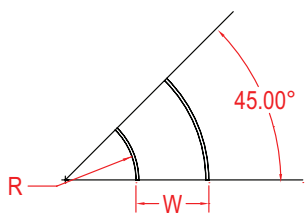

STEEL - SOLID - HORIZONTAL ELBOW FITTING

Fittings are used to change the size or direction of the cable tray. Material: pre-galvanized steel.

HOW TO ORDER - EXAMPLE:				SES90-C150-30-60						
Material	Fitting Type	Style	Degree	Class Reference	Side Rail (H)		Width (W)		Radius (R)	
					mm	in	cm	in	cm	in
S	E	S	30	C, D, or E	150	(6")	15	(6")	30	(12")
			45				30	(12")		
			60				45	(18")		
			90				60	(24")		
							75	(30")		
	90	(36")								

*Imperial measurements are for reference only

DEGREES