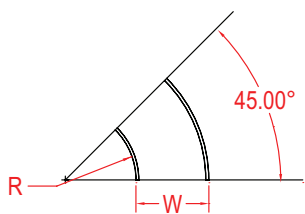

STEEL - SOLID - HORIZONTAL ELBOW FITTING

Fittings are used to change the size or direction of the cable tray. Material: pre-galvanized steel.

HOW TO ORDER - EXAMPLE:				SES90-D115-30-60						
Material	Fitting Type	Style	Degree	Class Reference	Side Rail (H)		Width (W)		Radius (R)	
					mm	in	cm	in	cm	in
S	E	S	30	D or E	115	(4 1/2")	15	(6")	30	(12")
			45				30	(12")		
			60				45	(18")		
			90				60	(24")		
							75	(30")		
	90	(36")								

*Imperial measurements are for reference only

DEGREES