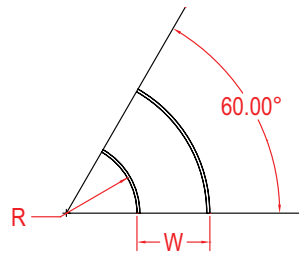

STEEL - SOLID - HORIZONTAL ELBOW FITTING

Fittings are used to change the size or direction of the cable tray. Material: pre-galvanized steel.

HOW TO ORDER - EXAMPLE:				SES90-C150-30-60						
Material	Fitting Type	Style	Degree	Class Reference	Side Rail (H)		Width (W)		Radius (R)	
					mm	in	cm	in	cm	in
S	E	S	30	C, D, or E	150	(6")	15	(6")	30	(12")
			45				30	(12")		
			60				45	(18")		
			90				60	(24")		
							75	(30")		
	90	(36")								

*Imperial measurements are for reference only

DEGREES