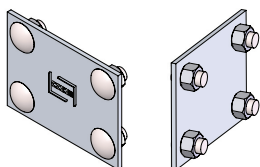

# STEEL - SOLID - HORIZONTAL ELBOW FITTING

Fittings are used to change the size or direction of the cable tray. Material: pre-galvanized steel.

HOW TO ORDER - EXAMPLE:				SES90-C102-30-60						
Material	Fitting Type	Style	Degree	Class Reference	Side Rail (H)		Width (W)		Radius (R)	
					mm	in	cm	in	cm	in
S	E	S	30	C	102	(4")	15	(6")	30	(12")
			45				30	(12")		
			60				45	(18")		
			90				60	(24")		
							75	(30")		
	90	(36")	90	(36")						

# STEEL - SOLID - HORIZONTAL ELBOW FITTING

Fittings are used to change the size or direction of the cable tray. Material: pre-galvanized steel.

HOW TO ORDER - EXAMPLE:				SES90-D115-30-60						
Material	Fitting Type	Style	Degree	Class Reference	Side Rail (H)		Width (W)		Radius (R)	
					mm	in	cm	in	cm	in
S	E	S	30	D or E	115	(4 1/2")	15	(6")	30	(12")
			45				30	(12")		
			60				45	(18")		
			90				60	(24")		
							75	(30")		
	90	(36")								

\*Imperial measurements are for reference only

# STEEL - SOLID - HORIZONTAL ELBOW FITTING

Fittings are used to change the size or direction of the cable tray. Material: pre-galvanized steel.

HOW TO ORDER - EXAMPLE:				SES90-C150-30-60						
Material	Fitting Type	Style	Degree	Class Reference	Side Rail (H)		Width (W)		Radius (R)	
					mm	in	cm	in	cm	in
S	E	S	30	C, D, or E	150	(6")	15	(6")	30	(12")
			45				30	(12")		
			60				45	(18")		
			90				60	(24")		
							75	(30")		
	90	(36")								