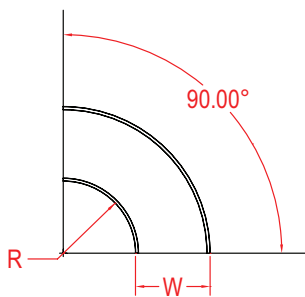

STEEL - SOLID - HORIZONTAL ELBOW FITTING

Fittings are used to change the size or direction of the cable tray. Material: pre-galvanized steel.

HOW TO ORDER - EXAMPLE:				SES90-C150-30-60						
Material	Fitting Type	Style	Degree	Class Reference	Side Rail (H)		Width (W)		Radius (R)	
					mm	in	cm	in	cm	in
S	E	S	30	C, D, or E	150	(6")	15	(6")	30	(12")
			45				30	(12")		
			60				45	(18")		
			90				60	(24")		
							75	(30")		
	90	(36")								

*Imperial measurements are for reference only

DEGREES