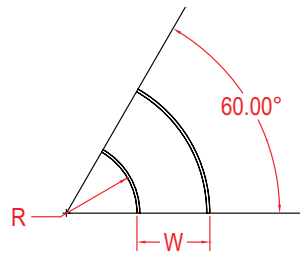

STEEL - SOLID - HORIZONTAL ELBOW FITTING

Fittings are used to change the size or direction of the cable tray. Material: pre-galvanized steel.

HOW TO ORDER - EXAMPLE:				SES90-C102-30-60						
Material	Fitting Type	Style	Degree	Class Reference	Side Rail (H)		Width (W)		Radius (R)	
					mm	in	cm	in	cm	in
S	E	S	30	C	102	(4")	15	(6")	30	(12")
			45				30	(12")		
			60				45	(18")		
			90				60	(24")		
							75	(30")		
	90	(36")	90	(36")						

*Imperial measurements are for reference only

DEGREES