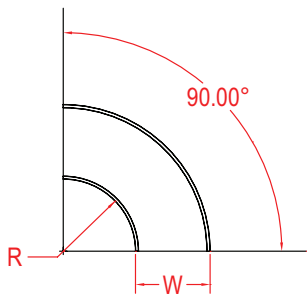

STEEL - SOLID - HORIZONTAL ELBOW FITTING

Fittings are used to change the size or direction of the cable tray. Material: pre-galvanized steel.

HOW TO ORDER - EXAMPLE:				SES90-C102-30-60						
Material	Fitting Type	Style	Degree	Class Reference	Side Rail (H)		Width (W)		Radius (R)	
					mm	in	cm	in	cm	in
S	E	S	30	C	102	(4")	15	(6")	30	(12")
			45				30	(12")		
			60				45	(18")		
			90				60	(24")		
							75	(30")		
	90	(36")	90	(36")						

*Imperial measurements are for reference only

DEGREES