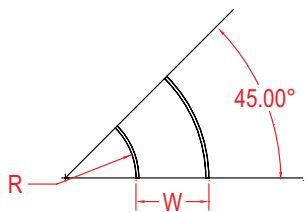

STEEL - SOLID - HORIZONTAL ELBOW FITTING

Fittings are used to change the size or direction of the cable tray. Material: pre-galvanized steel.

HOW TO ORDER - EXAMPLE:				SES90-C102-30-60						
Material	Fitting Type	Style	Degree	Class Reference	Side Rail (H)		Width (W)		Radius (R)	
					mm	in	cm	in	cm	in
S	E	S	30	C	102	(4")	15	(6")	30	(12")
			45				30	(12")		
			60				45	(18")		
			90				60	(24")		
							75	(30")		
	90	(36")	90	(36")						

*Imperial measurements are for reference only

DEGREES