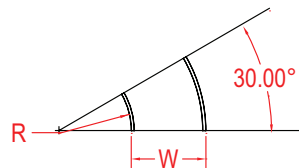

STEEL - SOLID - HORIZONTAL ELBOW FITTING

Fittings are used to change the size or direction of the cable tray. Material: pre-galvanized steel.

HOW TO ORDER - EXAMPLE:				SES90-D115-30-60						
Material	Fitting Type	Style	Degree	Class Reference	Side Rail (H)		Width (W)		Radius (R)	
					mm	in	cm	in	cm	in
S	E	S	30	D or E	115	(4 1/2")	15	(6")	30	(12")
			45				30	(12")		
			60				45	(18")		
			90				60	(24")		
							75	(30")		
	90	(36")								

*Imperial measurements are for reference only

DEGREES