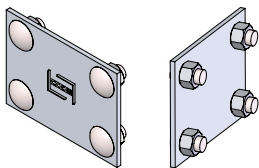

# STEEL - SOLID - HORIZONTAL ELBOW FITTING

Fittings are used to change the size or direction of the cable tray. Material: pre-galvanized steel.

HOW TO ORDER - EXAMPLE:				SES90-C102-30-60						
Material	Fitting Type	Style	Degree	Class Reference	Side Rail (H)		Width (W)		Radius (R)	
					mm	in	cm	in	cm	in
S	E	S	30	C	102	(4")	15	(6")	30	(12")
			45				30	(12")		
			60				45	(18")		
			90				60	(24")		
							75	(30")		
	90	(36")	90	(36")						

\*Imperial measurements are for reference only

# STEEL - SOLID - HORIZONTAL ELBOW FITTING

Fittings are used to change the size or direction of the cable tray. Material: pre-galvanized steel.

HOW TO ORDER - EXAMPLE:				SES90-D115-30-60						
Material	Fitting Type	Style	Degree	Class Reference	Side Rail (H)		Width (W)		Radius (R)	
					mm	in	cm	in	cm	in
S	E	S	30	D or E	115	(4 1/2")	15	(6")	30	(12")
			45				30	(12")		
			60				45	(18")		
			90				60	(24")		
							75	(30")		
	90	(36")								

# STEEL - SOLID - HORIZONTAL ELBOW FITTING

Fittings are used to change the size or direction of the cable tray. Material: pre-galvanized steel.

HOW TO ORDER - EXAMPLE:				SES90-C150-30-60						
Material	Fitting Type	Style	Degree	Class Reference	Side Rail (H)		Width (W)		Radius (R)	
					mm	in	cm	in	cm	in
S	E	S	30	C, D, or E	150	(6")	15	(6")	30	(12")
			45				30	(12")		
			60				45	(18")		
			90				60	(24")		
							75	(30")		
	90	(36")								