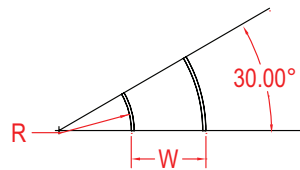

STEEL - SOLID - HORIZONTAL ELBOW FITTING

Fittings are used to change the size or direction of the cable tray. Material: pre-galvanized steel.

HOW TO ORDER - EXAMPLE:				SES90-C102-30-60						
Material	Fitting Type	Style	Degree	Class Reference	Side Rail (H)		Width (W)		Radius (R)	
					mm	in	cm	in	cm	in
S	E	S	30	C	102	(4")	15	(6")	30	(12")
			45				30	(12")		
			60				45	(18")		
			90				60	(24")		
							75	(30")		
	90	(36")	90	(36")						

*Imperial measurements are for reference only

DEGREES