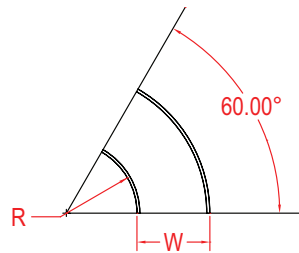

STEEL - SOLID - HORIZONTAL ELBOW FITTING

Fittings are used to change the size or direction of the cable tray. Material: pre-galvanized steel.

HOW TO ORDER - EXAMPLE:				SES90-D115-30-60						
Material	Fitting Type	Style	Degree	Class Reference	Side Rail (H)		Width (W)		Radius (R)	
					mm	in	cm	in	cm	in
S	E	S	30	D or E	115	(4 1/2")	15	(6")	30	(12")
			45				30	(12")		
			60				45	(18")		
			90				60	(24")		
							75	(30")		
	90	(36")								

*Imperial measurements are for reference only

DEGREES