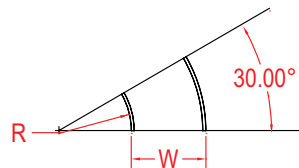

STEEL - SOLID - HORIZONTAL ELBOW FITTING

Fittings are used to change the size or direction of the cable tray. Material: pre-galvanized steel.

HOW TO ORDER - EXAMPLE:				SES90-C150-30-60						
Material	Fitting Type	Style	Degree	Class Reference	Side Rail (H)		Width (W)		Radius (R)	
					mm	in	cm	in	cm	in
S	E	S	30	C, D, or E	150	(6")	15	(6")	30	(12")
			45				30	(12")		
			60				45	(18")		
			90				60	(24")		
							75	(30")		
	90	(36")								

*Imperial measurements are for reference only

DEGREES