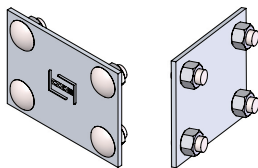

STEEL - VENTILATED - HORIZONTAL CROSS FITTINGS

Fittings are used to change the size or direction of the cable tray. Material: pre-galvanized steel.

HOW TO ORDER - EXAMPLE:			SXV-102-30-60					
Material	Fitting Type	Style	Side Rail (H)		Width (W)		Radius (R)	
			mm	in	cm	in	cm	in
S	X	V	102	(4")	15	(6")	30	(12")
					30	(12")		
					45	(18")		
					60	(24")		
					75	(30")		
					90	(36")		

*Imperial measurements are for reference only

CROSS

SPYDERLOK

The original quick connector included with all fittings and tray.

RUNG PROFILE

STEEL - VENTILATED - HORIZONTAL CROSS FITTINGS

Fittings are used to change the size or direction of the cable tray. Material: pre-galvanized steel.

HOW TO ORDER - EXAMPLE:			SXV-115-30-60					
Material	Fitting Type	Style	Side Rail (H)		Width (W)		Radius (R)	
			mm	in	cm	in	cm	in
S	X	V	115	(4 1/2")	15	(6")	30	(12")
					30	(12")		
					45	(18")		
					60	(24")		
					75	(30")		
					90	(36")		