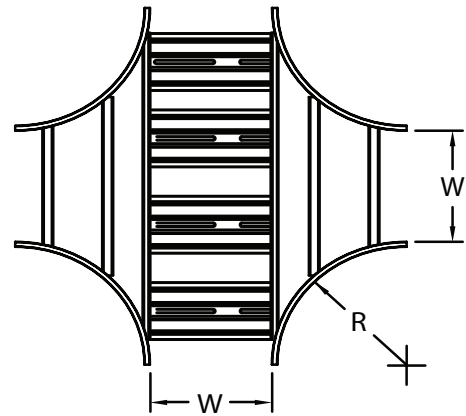

STEEL - VENTILATED - HORIZONTAL CROSS FITTINGS

Fittings are used to change the size or direction of the cable tray. Material: pre-galvanized steel.

HOW TO ORDER - EXAMPLE:			SXV-102-30-60					
Material	Fitting Type	Style	Side Rail (H)		Width (W)		Radius (R)	
			mm	in	cm	in	cm	in
S	X	V	102	(4")	15	(6")	30	(12")
					30	(12")		
					45	(18")		
					60	(24")		
					75	(30")		
					90	(36")		

*Imperial measurements are for reference only

CROSS

SPYDERLOK

The original quick connector included with all fittings and tray.

RUNG PROFILE

STEEL - VENTILATED - HORIZONTAL CROSS FITTINGS

Fittings are used to change the size or direction of the cable tray. Material: pre-galvanized steel.

HOW TO ORDER - EXAMPLE:			SXV-115-30-60					
Material	Fitting Type	Style	Side Rail (H)		Width (W)		Radius (R)	
			mm	in	cm	in	cm	in
S	X	V	115	(4 1/2")	15	(6")	30	(12")
					30	(12")		
					45	(18")		
					60	(24")		
					75	(30")		
					90	(36")		

HOW TO ORDER - EXAMPLE:			SXV-150-30-60					
Material	Fitting Type	Style	Side Rail (H)		Width (W)		Radius (R)	
			mm	in	cm	in	cm	in
S	X	V	150	(6")	15	(6")	30	(12")
					30	(12")		
					45	(18")		
					60	(24")		
					75	(30")		
					90	(36")		