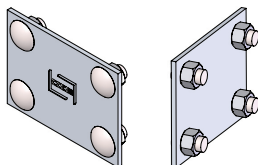

*Imperial measurements are for reference only

CROSS

SPYDERLOK

The original quick connector included with all fittings and tray.

RUNG PROFILE

STEEL - VENTILATED - HORIZONTAL CROSS FITTINGS

Fittings are used to change the size or direction of the cable tray. Material: pre-galvanized steel.

HOW TO ORDER - EXAMPLE:			SXV-150-30-60					
Material	Fitting Type	Style	Side Rail (H)		Width (W)		Radius (R)	
			mm	in	cm	in	cm	in
S	X	V	150	(6")	15	(6")	30	(12")
					30	(12")		
					45	(18")		
					60	(24")		
					75	(30")		
					90	(36")		

*Imperial measurements are for reference only

CROSS

SPYDERLOK

The original quick connector included with all fittings and tray.

RUNG PROFILE