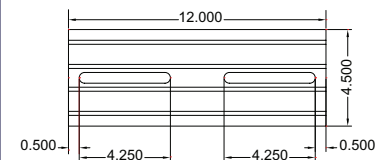

STEEL - VENTILATED - HORIZONTAL CROSS FITTINGS

Fittings are used to change the size or direction of the cable tray. Material: pre-galvanized steel.

HOW TO ORDER - EXAMPLE:			SXV-102-30-60					
Material	Fitting Type	Style	Side Rail (H)		Width (W)		Radius (R)	
			mm	in	cm	in	cm	in
S	X	V	102	(4")	15	(6")	30	(12")
					30	(12")		
					45	(18")		
					60	(24")		
					75	(30")		
					90	(36")		

*Imperial measurements are for reference only

CROSS

SPYDERLOK

The original quick connector included with all fittings and tray.

RUNG PROFILE

STEEL - VENTILATED - HORIZONTAL CROSS FITTINGS

Fittings are used to change the size or direction of the cable tray. Material: pre-galvanized steel.

HOW TO ORDER - EXAMPLE:			SXV-115-30-60					
Material	Fitting Type	Style	Side Rail (H)		Width (W)		Radius (R)	
			mm	in	cm	in	cm	in
S	X	V	115	(4 1/2")	15	(6")	30	(12")
					30	(12")		
					45	(18")		
					60	(24")		
					75	(30")		
					90	(36")		

HOW TO ORDER - EXAMPLE:			SXV-150-30-60					
Material	Fitting Type	Style	Side Rail (H)		Width (W)		Radius (R)	
			mm	in	cm	in	cm	in
S	X	V	150	(6")	15	(6")	30	(12")
					30	(12")		
					45	(18")		
					60	(24")		
					75	(30")		
					90	(36")		