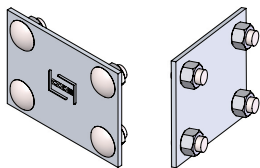

STEEL - VENTILATED - HORIZONTAL CROSS FITTINGS

Fittings are used to change the size or direction of the cable tray. Material: pre-galvanized steel.

HOW TO ORDER - EXAMPLE:			SXV-102-30-60					
Material	Fitting Type	Style	Side Rail (H)		Width (W)		Radius (R)	
			mm	in	cm	in	cm	in
S	X	V	102	(4")	15	(6")	30	(12")
					30	(12")		
					45	(18")		
					60	(24")		
					75	(30")		
					90	(36")		

*Imperial measurements are for reference only

CROSS

SPYDERLOK

The original quick connector included with all fittings and tray.

RUNG PROFILE

STEEL - VENTILATED - HORIZONTAL CROSS FITTINGS

Fittings are used to change the size or direction of the cable tray. Material: pre-galvanized steel.

HOW TO ORDER - EXAMPLE:			SXV-115-30-60					
Material	Fitting Type	Style	Side Rail (H)		Width (W)		Radius (R)	
			mm	in	cm	in	cm	in
S	X	V	115	(4 1/2")	15	(6")	30	(12")
					30	(12")		
					45	(18")		
					60	(24")		
					75	(30")		
					90	(36")		