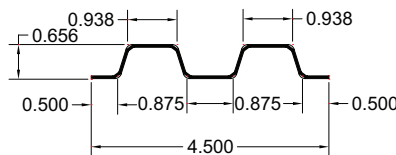

HOW TO ORDER - EXAMPLE:			SXV-115-30-60					
Material	Fitting Type	Style	Side Rail (H)		Width (W)		Radius (R)	
			mm	in	cm	in	cm	in
S	X	V	115	(4 1/2")	15	(6")	30	(12")
					30	(12")		
					45	(18")		
					60	(24")		
					75	(30")		
					90	(36")		

*Imperial measurements are for reference only

CROSS

SPYDERLOK

The original quick connector included with all fittings and tray.

RUNG PROFILE

STEEL - VENTILATED - HORIZONTAL CROSS FITTINGS

Fittings are used to change the size or direction of the cable tray. Material: pre-galvanized steel.

HOW TO ORDER - EXAMPLE:			SXV-150-30-60					
Material	Fitting Type	Style	Side Rail (H)		Width (W)		Radius (R)	
			mm	in	cm	in	cm	in
S	X	V	150	(6")	15	(6")	30	(12")
					30	(12")		
					45	(18")		
					60	(24")		
					75	(30")		
					90	(36")		

*Imperial measurements are for reference only

CROSS

SPYDERLOK

The original quick connector included with all fittings and tray.

RUNG PROFILE