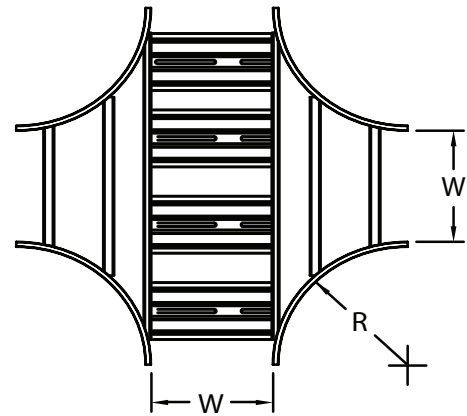

STEEL - VENTILATED - HORIZONTAL CROSS FITTINGS

Fittings are used to change the size or direction of the cable tray. Material: pre-galvanized steel.

HOW TO ORDER - EXAMPLE:			SXV-150-30-60					
Material	Fitting Type	Style	Side Rail (H)		Width (W)		Radius (R)	
			mm	in	cm	in	cm	in
S	X	V	150	(6")	15	(6")	30	(12")
					30	(12")		
					45	(18")		
					60	(24")		
					75	(30")		
					90	(36")		

*Imperial measurements are for reference only

CROSS