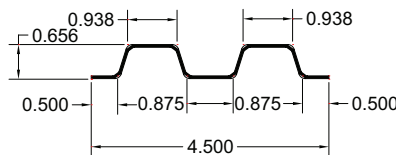

STEEL - VENTILATED - HORIZONTAL CROSS FITTINGS

Fittings are used to change the size or direction of the cable tray. Material: pre-galvanized steel.

HOW TO ORDER - EXAMPLE:			SXV-102-30-60					
Material	Fitting Type	Style	Side Rail (H)		Width (W)		Radius (R)	
			mm	in	cm	in	cm	in
S	X	V	102	(4")	15	(6")	30	(12")
					30	(12")		
					45	(18")		
					60	(24")		
					75	(30")		
					90	(36")		

*Imperial measurements are for reference only

CROSS

SPYDERLOK

The original quick connector included with all fittings and tray.

RUNG PROFILE

STEEL - VENTILATED - HORIZONTAL CROSS FITTINGS

Fittings are used to change the size or direction of the cable tray. Material: pre-galvanized steel.

HOW TO ORDER - EXAMPLE:			SXV-115-30-60					
Material	Fitting Type	Style	Side Rail (H)		Width (W)		Radius (R)	
			mm	in	cm	in	cm	in
S	X	V	115	(4 1/2")	15	(6")	30	(12")
					30	(12")		
					45	(18")		
					60	(24")		
					75	(30")		
					90	(36")		

HOW TO ORDER - EXAMPLE:			SXV-150-30-60					
Material	Fitting Type	Style	Side Rail (H)		Width (W)		Radius (R)	
			mm	in	cm	in	cm	in
S	X	V	150	(6")	15	(6")	30	(12")
					30	(12")		
					45	(18")		
					60	(24")		
					75	(30")		
					90	(36")		