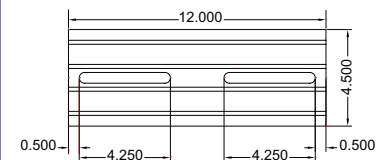

HOW TO ORDER - EXAMPLE:			SXV-115-30-60					
Material	Fitting Type	Style	Side Rail (H)		Width (W)		Radius (R)	
			mm	in	cm	in	cm	in
S	X	V	115	(4 1/2")	15	(6")	30	(12")
					30	(12")		
					45	(18")		
					60	(24")		
					75	(30")		
					90	(36")		

*Imperial measurements are for reference only

CROSS

SPYDERLOK

The original quick connector included with all fittings and tray.

RUNG PROFILE

STEEL - VENTILATED - HORIZONTAL CROSS FITTINGS

Fittings are used to change the size or direction of the cable tray. Material: pre-galvanized steel.

HOW TO ORDER - EXAMPLE:			SXV-150-30-60					
Material	Fitting Type	Style	Side Rail (H)		Width (W)		Radius (R)	
			mm	in	cm	in	cm	in
S	X	V	150	(6")	15	(6")	30	(12")
					30	(12")		
					45	(18")		
					60	(24")		
					75	(30")		
					90	(36")		